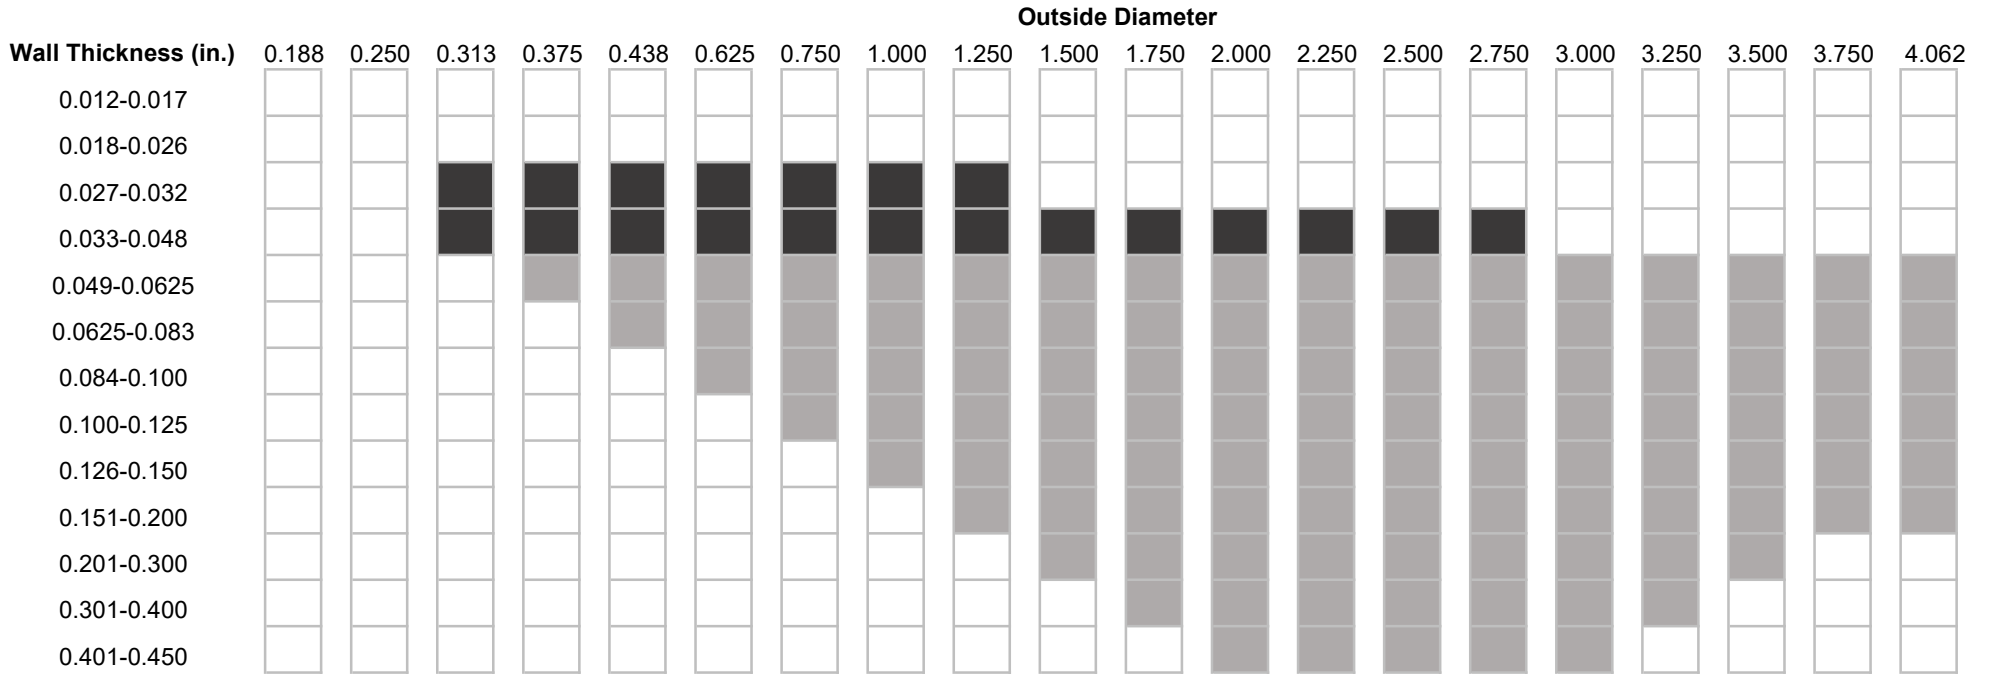

Dimensional Ranges Alloy 6063 Drawn Tube

Capable - porthole only
 Capable - seamless and porthole
 Other areas subject to inquiry