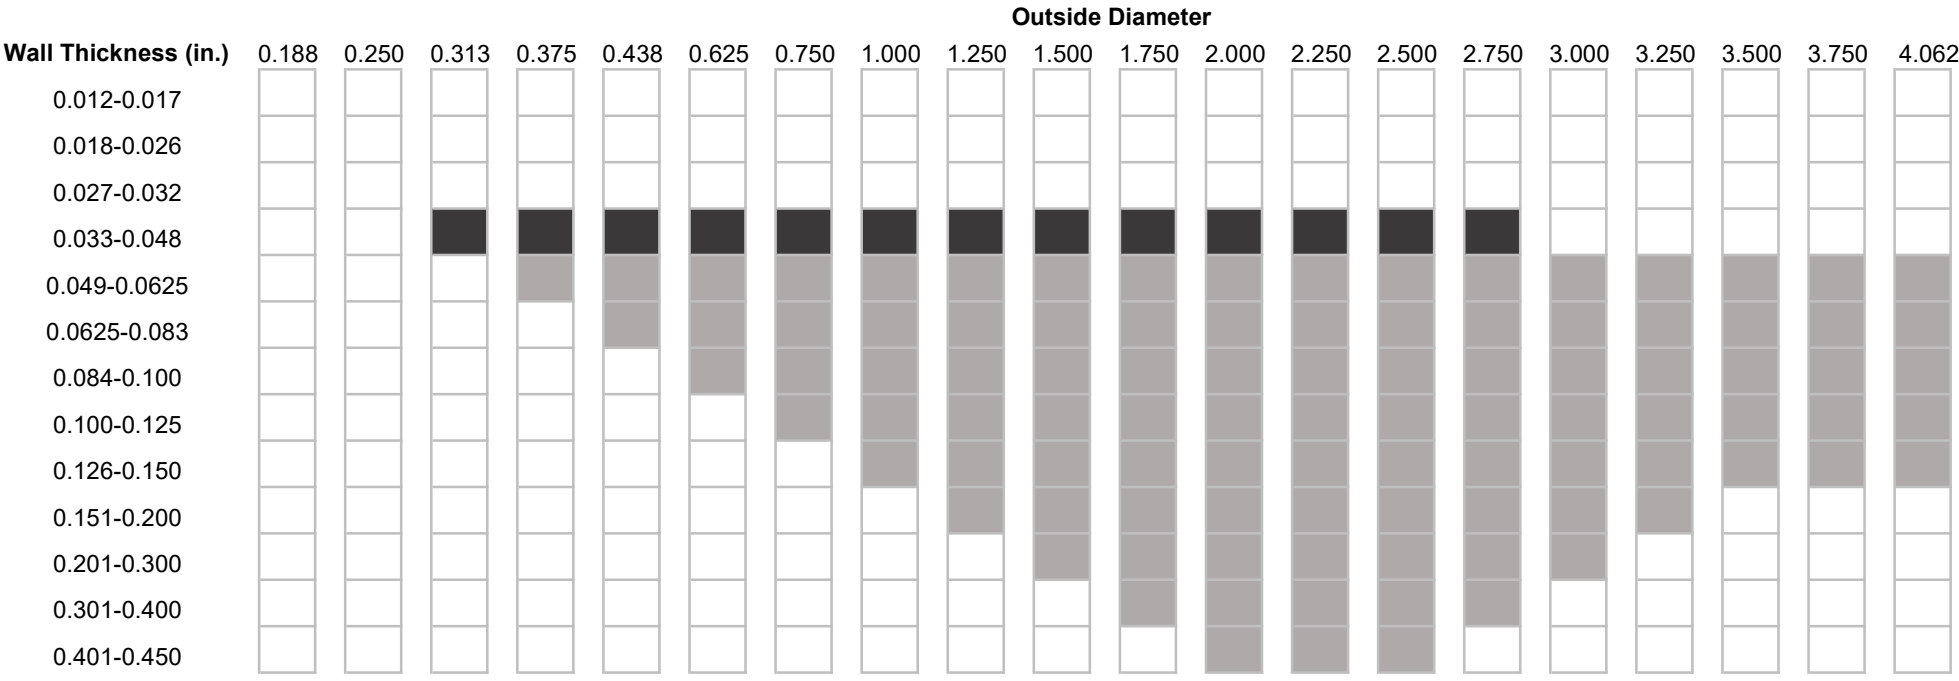

Dimensional Ranges Alloy 6061 Drawn Tube

Capable - porthole only
 Capable - seamless and porthole
 Other areas subject to inquiry